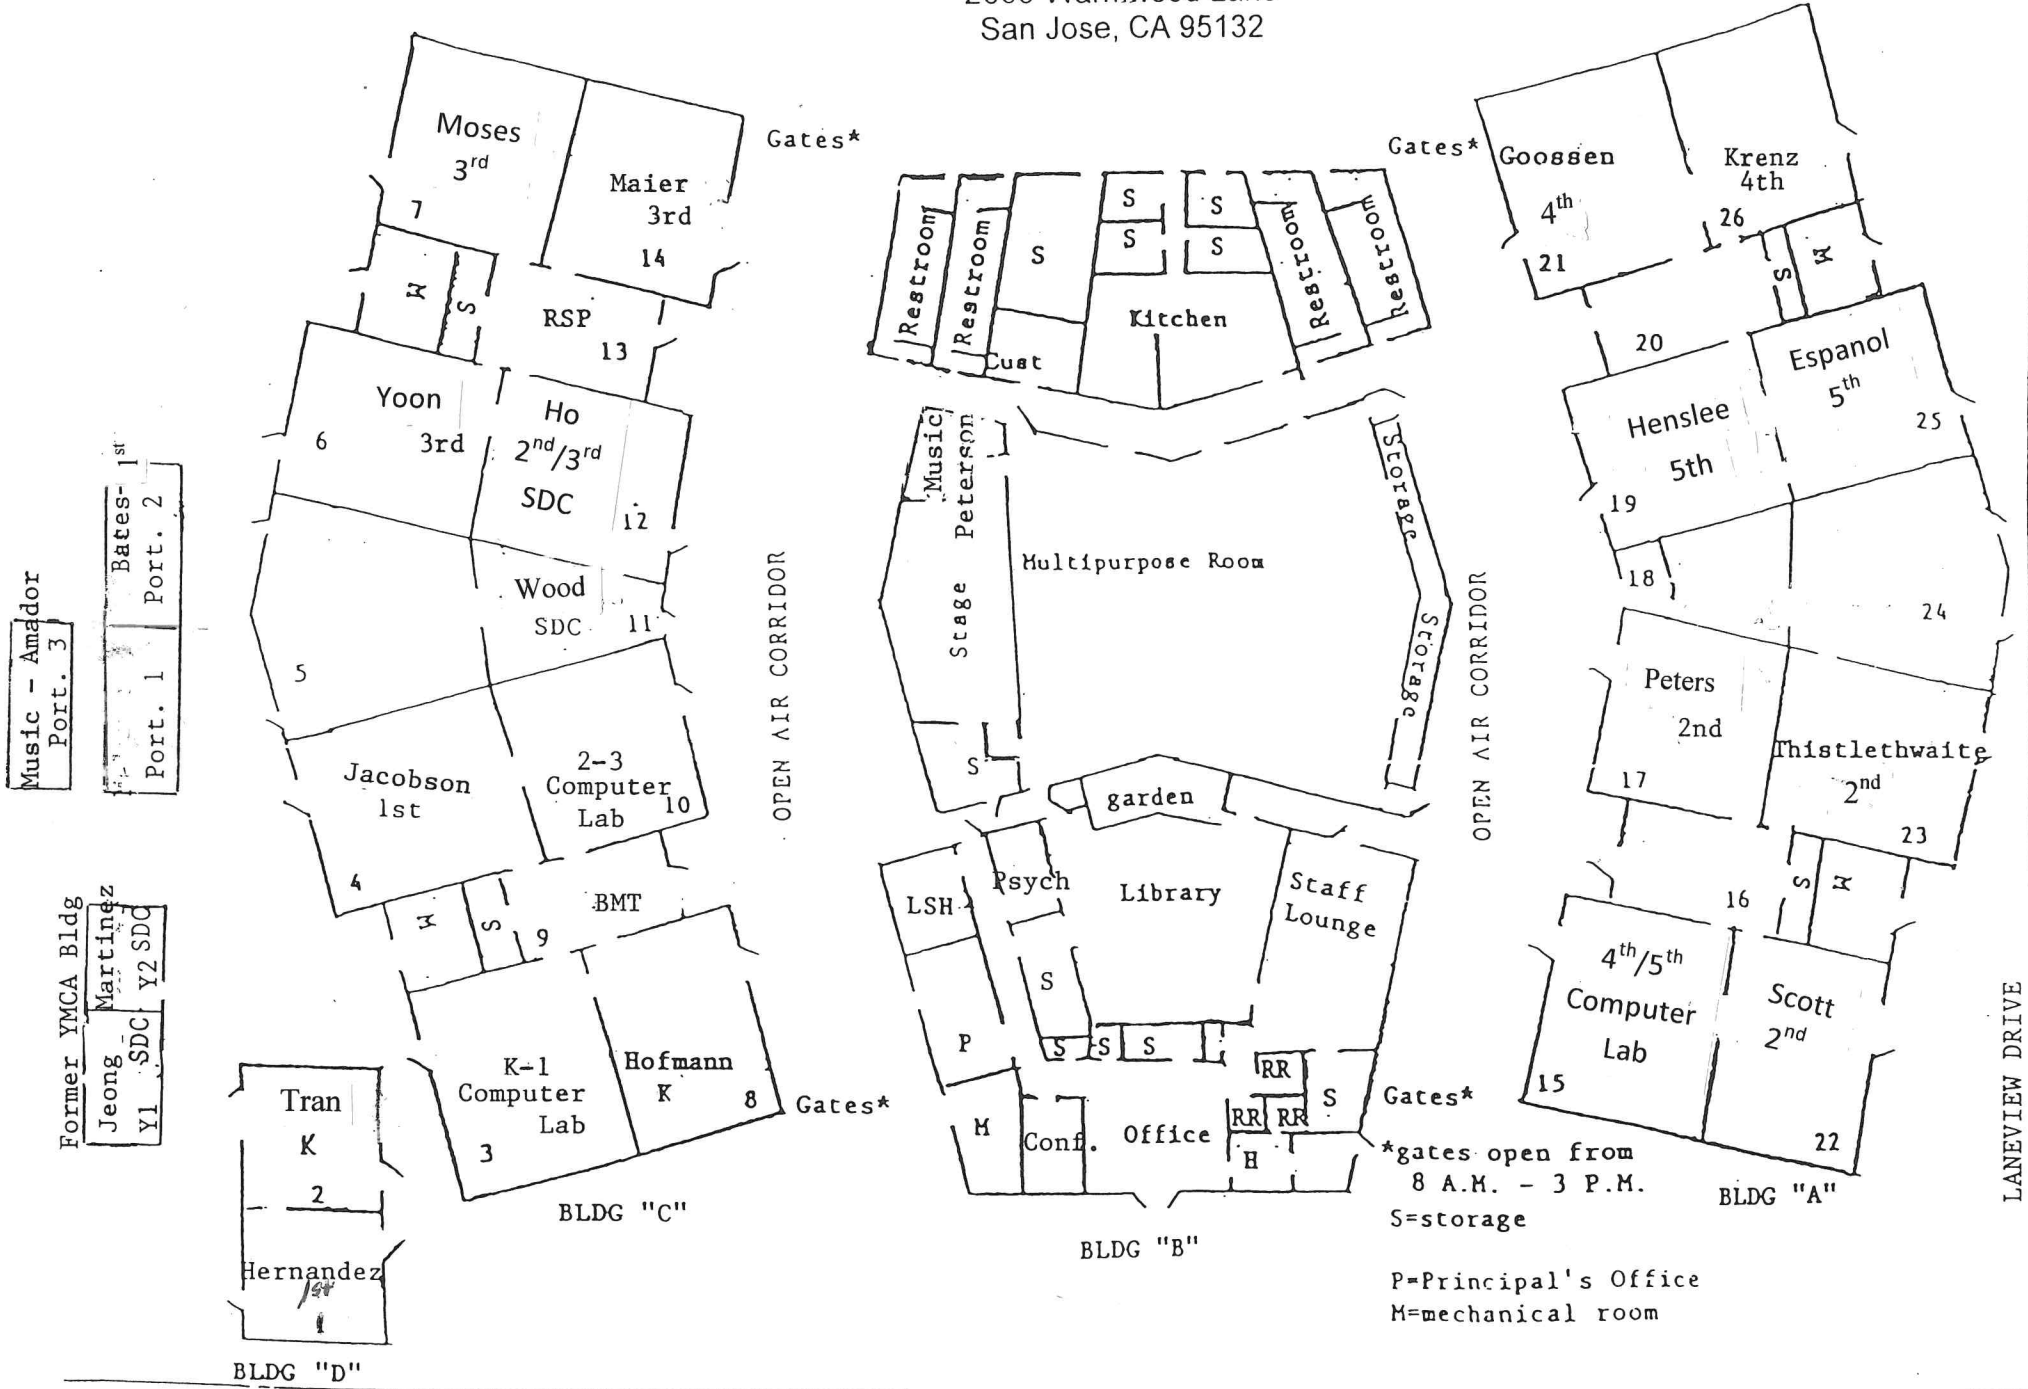

Laneview Elementary School
 2095 Warmwood Lane
 San Jose, CA 95132

Music - Amador
 Port. 3

Bates- 1st
 Port. 1 Port. 2

Former YMCA Bldg
 Jeong SDC Y1
 Martinez SDC Y2

*gates open from
 8 A.M. - 3 P.M.
 S=storage

P=Principal's Office
 M=mechanical room

BLDG "D"

BLDG "C"

BLDG "B"

BLDG "A"

WARMWOOD LANE

LANEVIEW DRIVE

8/10/15